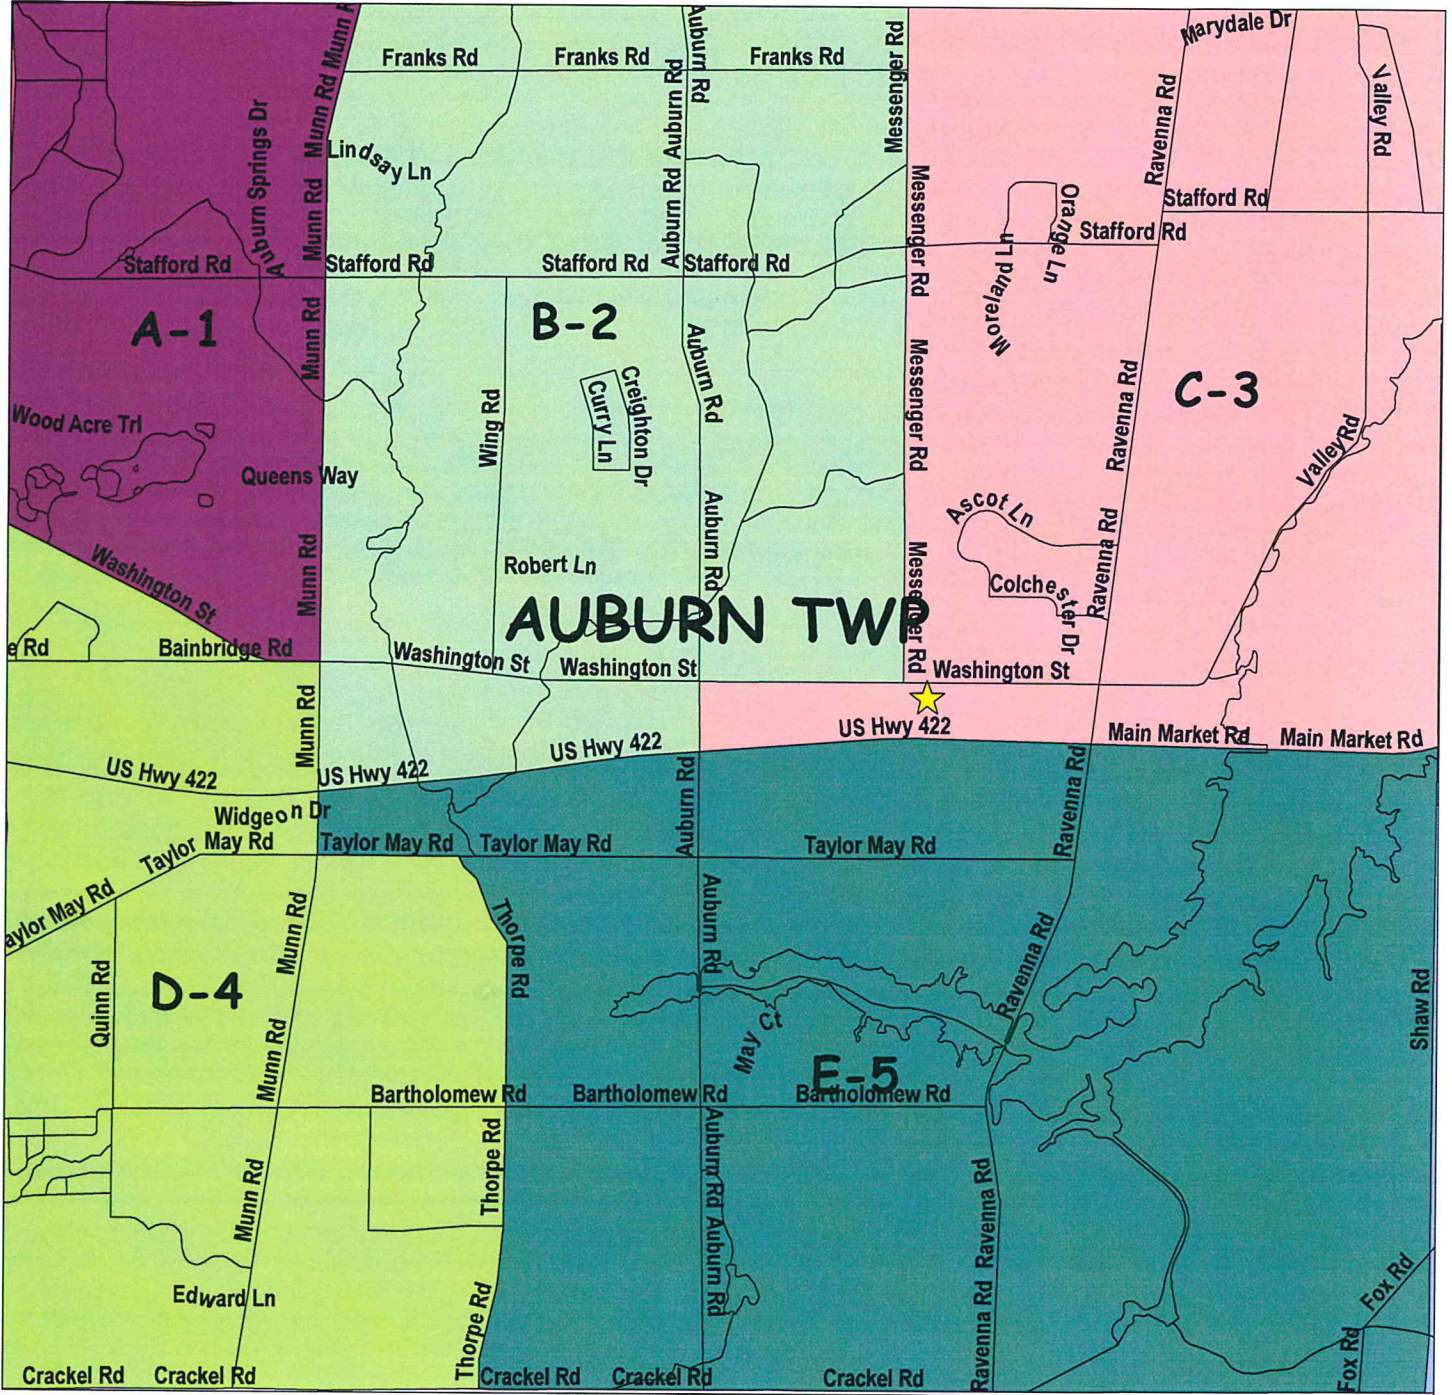

AUBURN TOWNSHIP PRECINCTS -- Effective December, 2011

★ POLLING LOCATION

Auburn A-1, B-2, C-3, D-4, E-5: Adam Hall, 11455 Washington St. (between Auburn & Ravenna Rd)